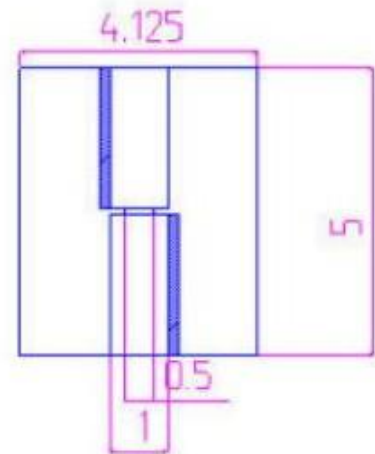

5" x 4 1/8" Stainless Steel Heavy Duty Hinges

Model Number: 2500 LH – 316

Price: \$ POR (PRICE ON REQUEST)

- Material Type: 316L Stainless Steel
- Mount: Weld On
- Maximum Door Weight: 1,000 LBS
- Maximum Radial Load: 400 LBS
- Approx. Width: 4 1/8"
- Height: 5"
- Leaf Thickness: 3/8"
- Weight: 4 LBS